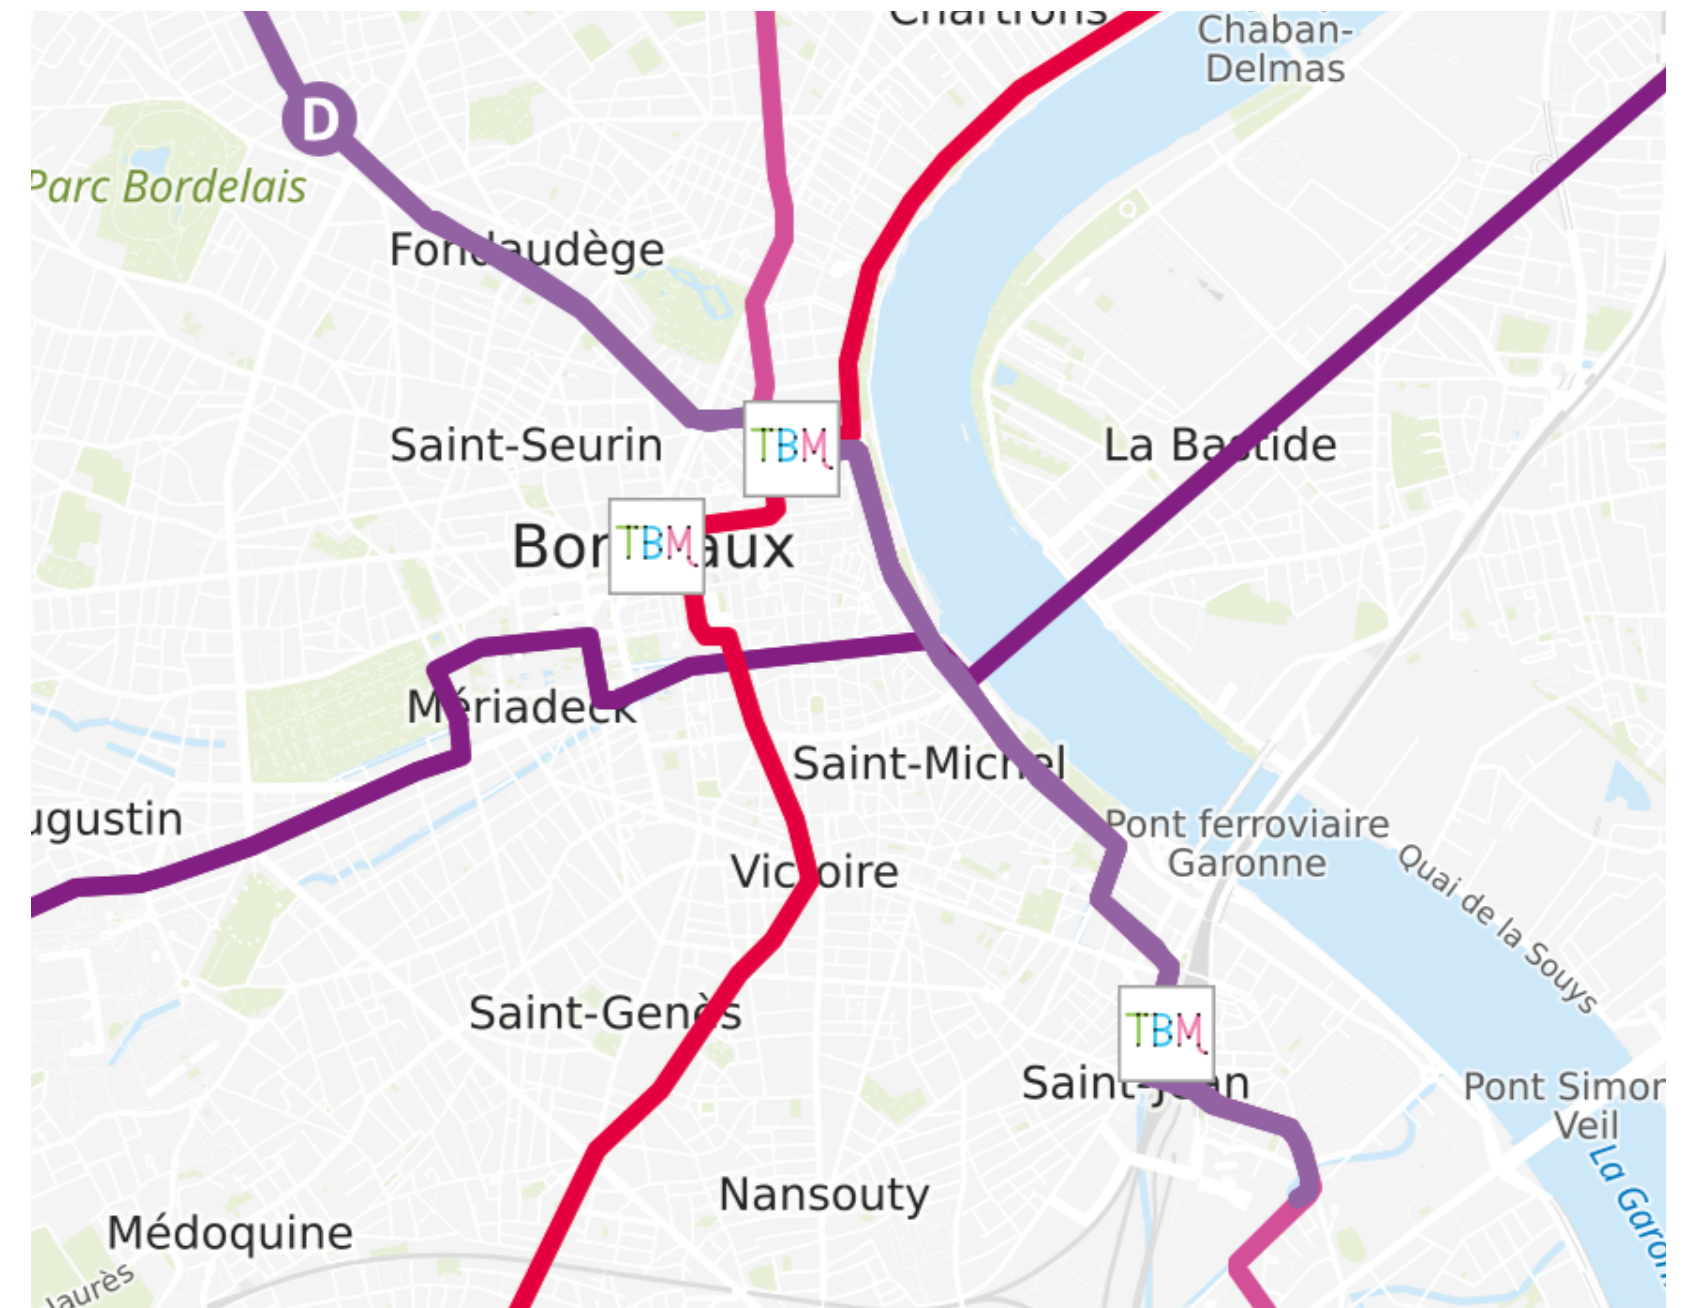

OPEN :

MONDAY TO FRIDAY 7AM TO 8PM
SATURDAY 9AM TO 8PM